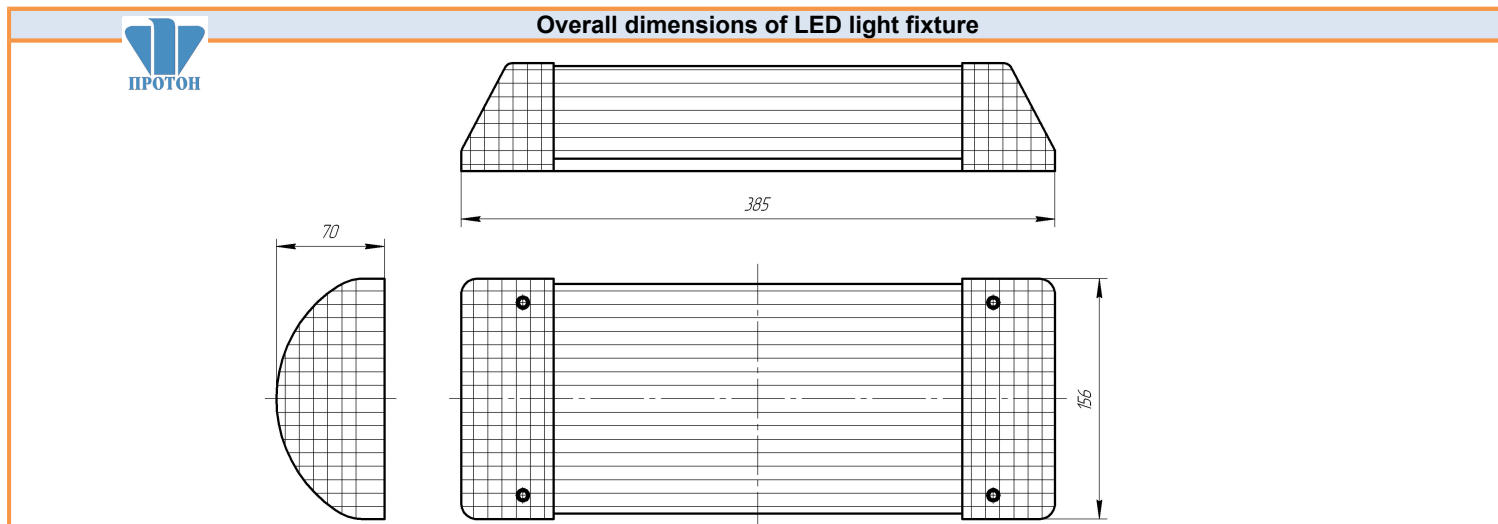

Basic parameters of LED light fixture

Product name	Light flux, lm	Power consumption, W	IP degree	Overall dimensions, mm	Weight, kg
Hall-16-36 (SSOR-A-36-007-N/W-MCC4)	1800	16	IP42	385x156x70	2,5
Hall-20-220 (SSOR-A-220-007-N/W-MCC4)	2300	20			

General parameters of LED light fixture

Hall-16-36/20-220 AC supply voltage, V	from 32 to 40/from 140 to 265
Frequency, Hz	50 ± 10%
Hall-16-36/20-220 DC supply voltage, V	from 45 to 56/from 200 to 370
Operating temperature range, °C	from - 40 to + 60
Emission color	white
Color temperature of emission, K	W- 3000÷4000/N - 4000÷6000
Climatic performance in accordance with State Standard 15150	MCC4
Warranty, years	5
Durability, years	10

Light Distribution Curve

А - cosine

JSC «Proton», 302040, Orel city, Leskova str., 19, tel./fax: (4862) 41-44-03
www.proton-orel.ru