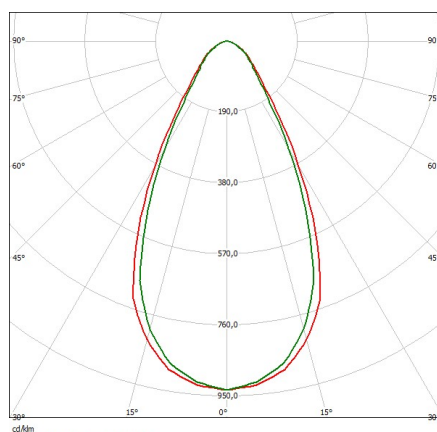

## Basic parameters of LED light fixture

Наименование	Light flux, lm	Power consumption, W	IP degree	Overall dimensions, mm	Weight, kg
Floodlight IP65	26 500	240	IP65	645x285x175	12

LED light fixture will be released in 2018.

## Light Distribution Curve Type

A - cosine

### Overall dimensions of LED light fixture