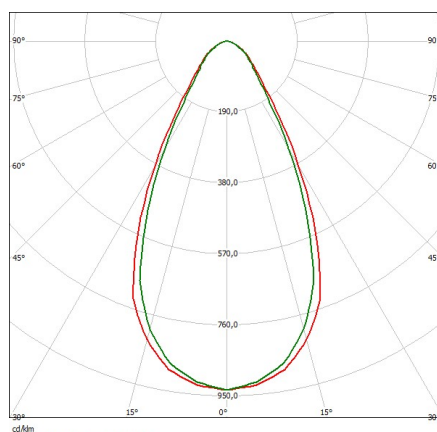

LED Light Fixture

IP65

Lyumen-4 IP65

Outdoor illumination

- Production facilities,
- industrial areas,
- agricultural structures,
- sports objects.

Basic parameters of LED light fixture

Наименование	Light flux, lm	Power consumption, W	IP degree	Overall dimensions, mm	Weight, kg
Lyumen-4 IP65	26 500	240	IP65	645x285x175	12

LED light fixture will be released in 2018.

General parameters of LED light fixture

AC supply voltage, V	from 140 to 265
Frequency, Hz	50 ± 10%
DC supply voltage, V	from 200 to 270
Operating temperature range, °C	from - 40 to + 50
Emission color	white
Color temperature of emission, K	W - 4000÷6000/N - 3000÷4000
Climatic performance in accordance with State Standard 15150	MCC1
Warranty, years	5
Durability, years	10

Light Distribution Curve Type

A - cosine

Overall dimensions of LED light fixture