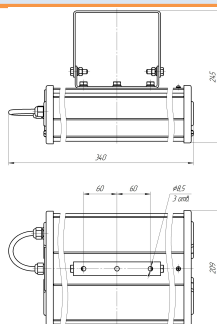

LED Light Fixture

IP65

Luch series

Outdoor illumination

- Landscape,
- building facades.

Basic parameters of LED light fixture

Product name	Luch angle, degree	Light flux, lm	Power consumption, W	IP degree	Dimensions, mm	Weight, kg
Luch-48 (SPSR-D-220-017-N-MCC1)	130x68	6200	60	IP65	340x209x245	5,5
Luch-75 (SPSR-C-220-015-N-MCC1)	25x25	9300	90		462x350x140	8,0
Luch-50 (SPSR-C-220-012-N-MCC1)	25x25	10000	96		580x350x105	8,3
Luch-24 (SPSR-C-220-016-N-MCC1)	25x25	8500	100		340x209x245	5,2

Light Distribution Curve

Overall and mounting dimensions of LED

Luch-24/48

cd/km
 — C0 - C180 — C90 - C270

Luch-75