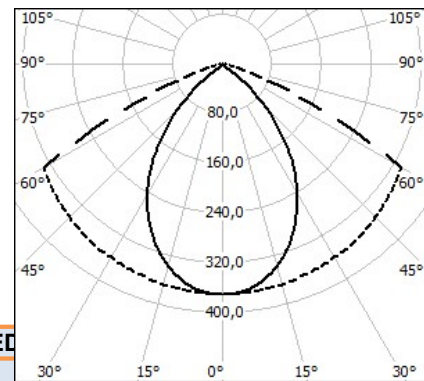

LED Light Fixture

IP65

Luch series

Outdoor illumination

- Landscape,
- building facades.

Basic parameters of LED light fixture

Product name	Luch angle, degree	Light flux, lm	Power consumption, W	IP degree	Dimensions, mm	Weight, kg
Luch-48 (SPSR-D-220-017-N-MCC1)	130x68	6200	60	IP65	340x209x245	5,5
Luch-75 (SPSR-C-220-015-N-MCC1)	25x25	9300	90		462x350x140	8,0
Luch-50 (SPSR-C-220-012-N-MCC1)	25x25	10000	96		580x350x105	8,3
Luch-24 (SPSR-C-220-016-N-MCC1)	25x25	8500	100		340x209x245	5,2

General parameters of LED light fixture

AC supply voltage, V	from 140 to 265
Frequency, Hz	50 ± 10%
DC supply voltage, V	from 200 to 370
Operating temperature range, °C	from - 40 to + 60
Emission color	white
Color temperature of emission, K	N - 4000÷6000
Climatic performance in accordance with State Standard 15150	MCC1
Warranty, years	5
Durability, years	10

Light Distribution Curve

Overall and mounting dimensions of LED

Luch-24/48

cd/km
 — C0 - C180 — C90 - C270

Luch-75