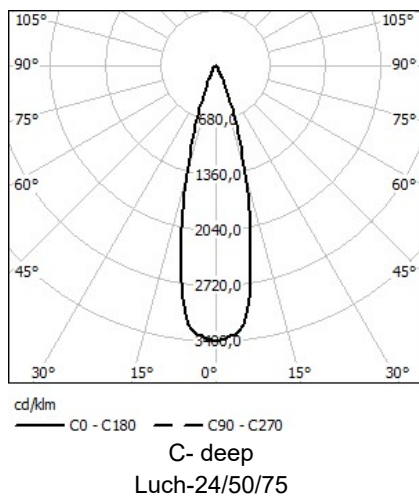

LED Light Fixture

IP65

Luch series

Outdoor illumination

- Landscape,
- building facades.

Basic parameters of LED light fixture

Product name	Luch angle, degree	Light flux, lm	Power consumption, W	IP degree	Dimensions, mm	Weight, kg
Luch-48 (SPSR-D-220-017-N-MCC1)	130x68	6200	60	IP65	340x209x245	5,5
Luch-75 (SPSR-C-220-015-N-MCC1)	25x25	9300	90		462x350x140	8,0
Luch-50 (SPSR-C-220-012-N-MCC1)	25x25	10000	96		580x350x105	8,3
Luch-24 (SPSR-C-220-016-N-MCC1)	25x25	8500	100		340x209x245	5,2

General parameters of LED light fixture

AC supply voltage, V	from 140 to 265
Frequency, Hz	50 ± 10%
DC supply voltage, V	from 200 to 370
Operating temperature range, °C	from - 40 to + 60
Emission color	white
Color temperature of emission, K	N - 4000÷6000
Climatic performance in accordance with State Standard 15150	MCC1
Warranty, years	5
Durability, years	10

Light Distribution Curve

Overall and mounting dimensions of LED

Luch-24/48

cd/km
 — C0 - C180 — C90 - C270

Luch-75