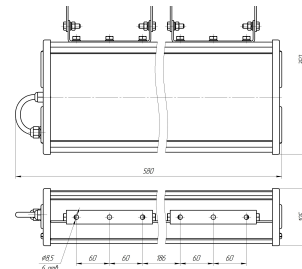

LED Light Fixture

IP65

Luch series

Outdoor illumination

- Landscape,
- building facades.

Basic parameters of LED light fixture

Product name	Luch angle, degree	Light flux, lm	Power consumption, W	IP degree	Dimensions, mm	Weight, kg
Luch-48 (SPSR-D-220-017-N-MCC1)	130x68	6200	60	IP65	340x209x245	5,5
Luch-75 (SPSR-C-220-015-N-MCC1)	25x25	9300	90		462x350x140	8,0
Luch-50 (SPSR-C-220-012-N-MCC1)	25x25	10000	96		580x350x105	8,3
Luch-24 (SPSR-C-220-016-N-MCC1)	25x25	8500	100		340x209x245	5,2

Light Distribution Curve

Overall and mounting dimensions of LED

Luch-24/48

cd/km
 — C0 - C180 — C90 - C270

Luch-75