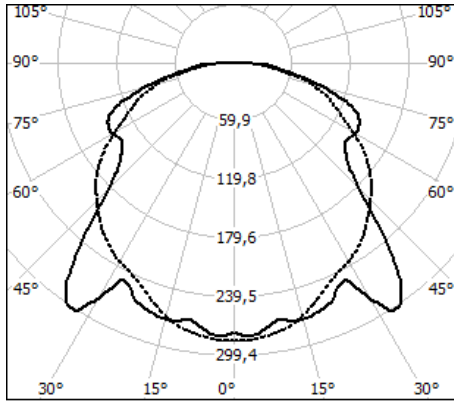

Basic parameters of LED light fixture

Product name	Light flux, lm	Power consumption, W	IP degree	Overall dimensions, mm	Weight, kg
Liniya-20 (SSPR-A-220-023-N/W-MCC1)	4400	40	IP20	1245x190x71	4,0
Liniya-12-1 (SSPR-A-220-043-N/W-MCC1)	4800	40		1230x138x55	3,2
Liniya-12 (SSPR-A-220-012-N/W-MCC)	5700	48		1270x64x34	1,2
Liniya-16 (SSPR-A-220-011-N/W-MCC)	2700	25	IP40	1200x235x40	2,5
Liniya-1-O-1 (SSPR-A-220-034-O-1-N/W-MCC)	3900	36		1200x200x40	3,3
Liniya-1-P-1 (SSPR-A-220-034-P-1-N/W-MCC)	4300			1200x200x40	3,3
Liniya-1-O (SSPR-A-220-034-O-N/W-MCC)	5300	48		1279x108x197	2,0
Liniya-1-P (SSPR-A-220-034-P-N,W-MCC)	5700	48		1245x147x108	2,7
Liniya-18 (SSPR-A-220-021-N,W-MCC1)	2600	24	IP65		
Liniya-19 (SSPR-A-220-022-N,W-MCC1)	4300	36			
Liniya-21 (SSPR-A-220-029-N,W-MCC1)	5700	48			

General parameters of LED light fixture

AC supply voltage, V	from 140 to 265
Frequency, Hz	50 ± 10%
DC supply voltage, V	from 200 to 370
Operating temperature range, °C	from - 30 to + 60
Emission color	white
Colour temperature of emission, K	W- 3000÷4000/N- 4000÷6000
Climatic performance in accordance with State Standard 15150	MCC/MCC1
Warranty, years	5
Durability, hours	10

Light Distribution Curve

cd/km
 — C0 - C180 - - C90 - C270

A – cosine
 Liniya-1-O/P, 1-O/P-1

cd/km
 — C0 - C180 - - C90 - C270

A – cosine
 Liniya-12, 12-1, 16, 18, 19, 21

cd/km
 — C0 - C180 - - C90 - C270

A – cosine
 Liniya-20